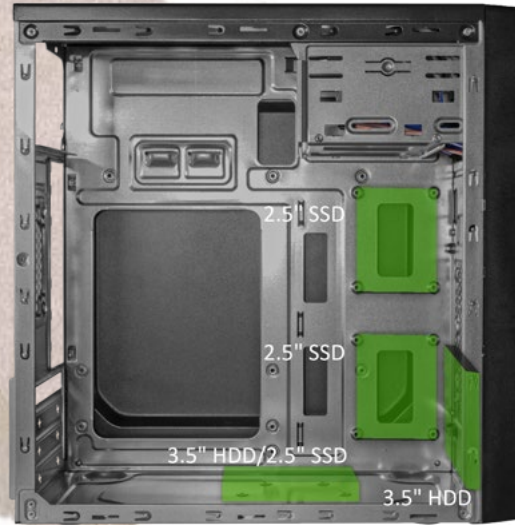

anima

THE ESSENCE OF PRODUCTS

EAN code: 4713105957952
Units/box: 1
Units/palet: 50

MID TOWER CASE AC017

High quality MICRO-ATX/MINI-ITX chassis.

Elegant Aluminum-brush finish front panel.

Internal cable-guiding management system.

Supports high-end VGA cards up to 290mm and powerful CPU coolers height up to 150mm.

Material 0.4mm SPCC.

Ports 2xUSB 2.0 / HD Audio.

Bays
External 1x5.25" DVD / 1x3.5" FDD
Internal 2x3.5" HDD / 3x2.5" SSD

4 expansion slots.

Dimensions: 350 x 165 x 350 mm.

Our packaging, tight to the product size, avoids wasting cardboard and uses soy ink.

BY TACENS